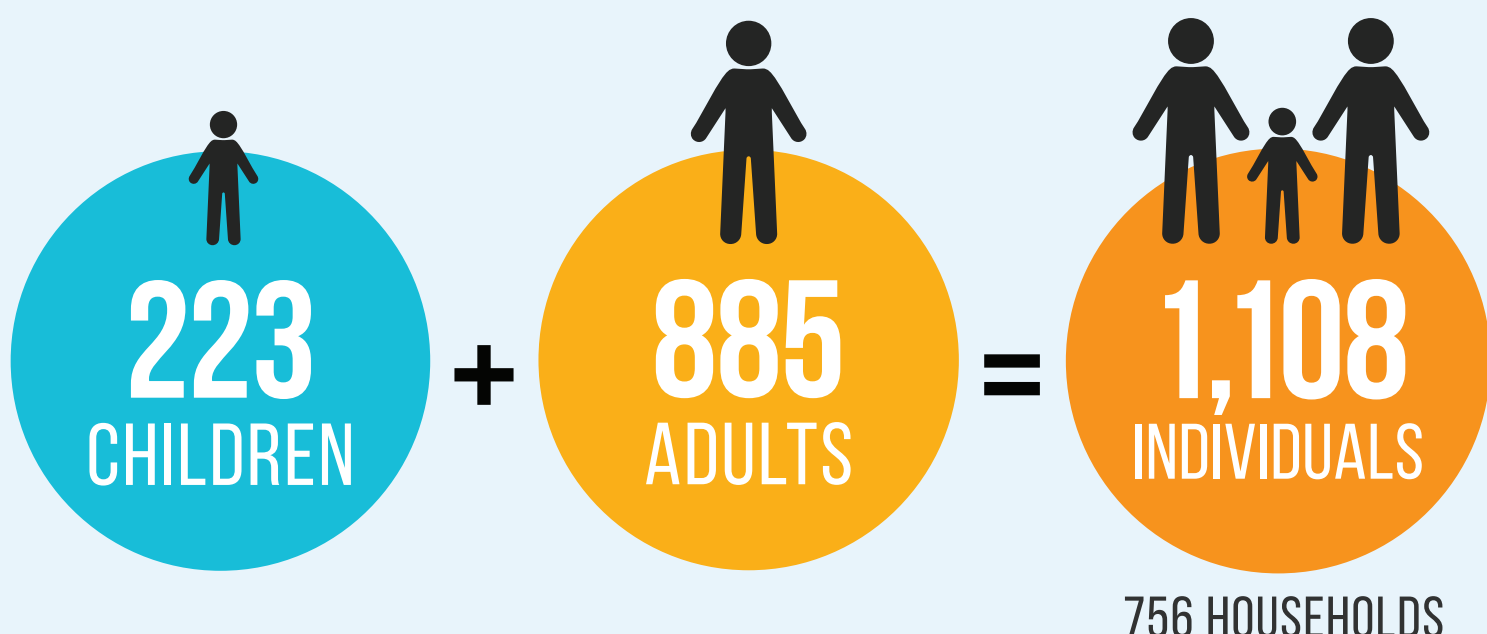

SDRRN MIGRANT SHELTER SERVICES

Operated by Jewish Family Service of San Diego

Week of: *January 24-January 30, 2022*

ARRIVALS

COUNTRIES OF ORIGIN

1. VENEZUELA

2. CUBA

3. RUSSIA

DEPARTURES

DAILY AVERAGE OF INDIVIDUALS RECEIVING SHELTER SERVICES

TOTAL NUMBER OF PEOPLE SERVED SINCE OCTOBER 2018

No One Stands Alone In Our Community
En Nuestra Comunidad Nadie Se Queda Solo

SAN DIEGO
**RAPID
RESPONSE
NETWORK**

**Jewish
Family
Service**

*Moving Forward
Together*

Learn more at RapidResponseSD.org